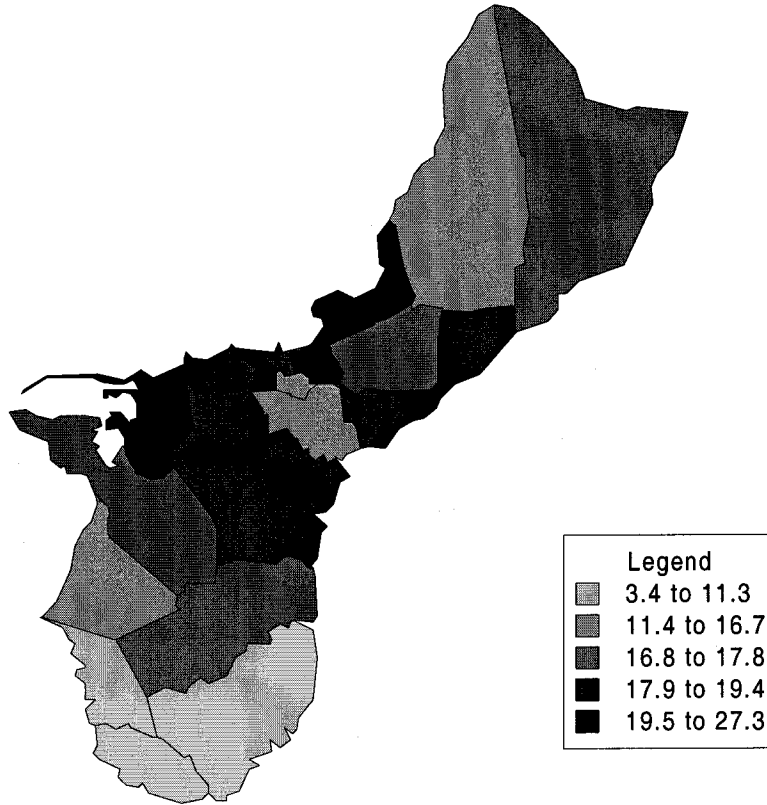

Median Age - Guam

Total Persons - Guam

Legend	
Lightest gray	897 to 1,826
Light gray	1,827 to 2,657
Medium gray	2,658 to 5,337
Dark gray	5,338 to 11,856
Black	11,857 to 31,728

Persons 0-4 years (Percent) - Guam

Persons 65+ yrs. (Percent) - Guam

Females - Guam

BornHere (Percent) - Guam

Born Outside (Percent) - Guam

Percent Moved in - Guam

Attend School (Percent) - Guam

High School Graduates (Percent) - Guam

College Graduates (Percent) - Guam