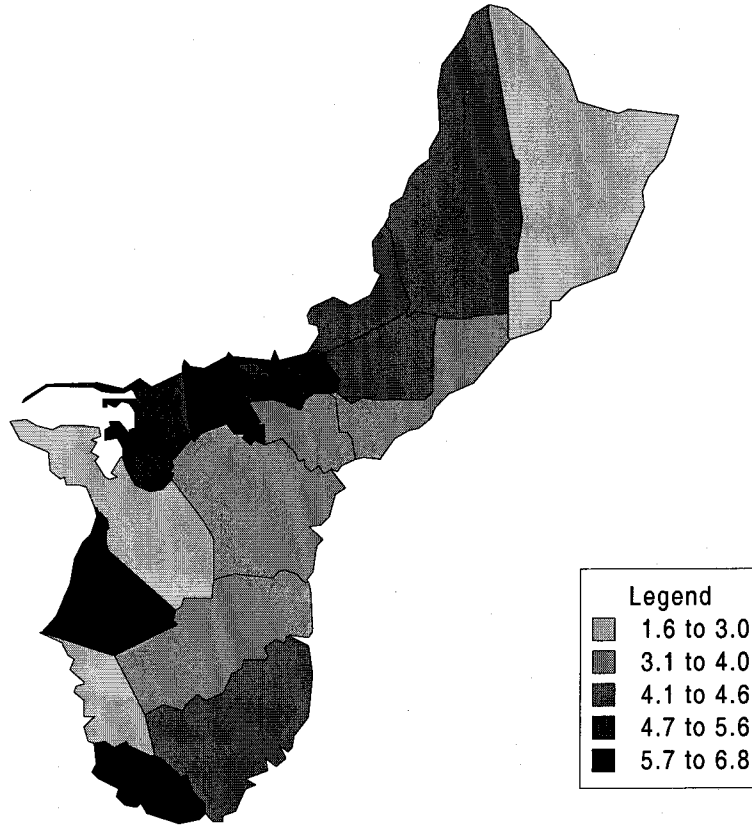

Median Age - Guam

Total Persons - Guam

Legend	
Lightest gray	897 to 1,826
Light gray	1,827 to 2,657
Medium gray	2,658 to 5,337
Dark gray	5,338 to 11,856
Black	11,857 to 31,728

Persons 0-4 years (Percent) - Guam

Persons 65+ yrs. (Percent) - Guam

Females - Guam

BornHere (Percent) - Guam

Born Outside (Percent) - Guam

Percent Moved in - Guam

Attend School (Percent) - Guam

High School Graduates (Percent) - Guam

College Graduates (Percent) - Guam