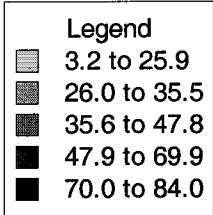

Speak English (Percent) - Guam

In Labor Force (Percent) - Guam

Female In Labor Force (Percent) - Guam

Management & Professionals (Percent) - Guam

Private Sector - Guam

Median Household Income - Guam

Legend

Lightest Gray	27,606 to 29,154
Light Gray	29,155 to 32,289
Medium Gray	32,290 to 33,371
Dark Gray	33,372 to 36,666
Darkest Gray	36,667 to 43,182

Per Capita Income - Guam

Housing Units - Guam

Concrete Walls - Guam

Own House (Percent) - Guam

Complete Plumbing (Percent) - Guam

Complete Kitchen (Percent) - Guam

Hot and Cold Water (Percent) - Guam

Sewer (Percent) - Guam