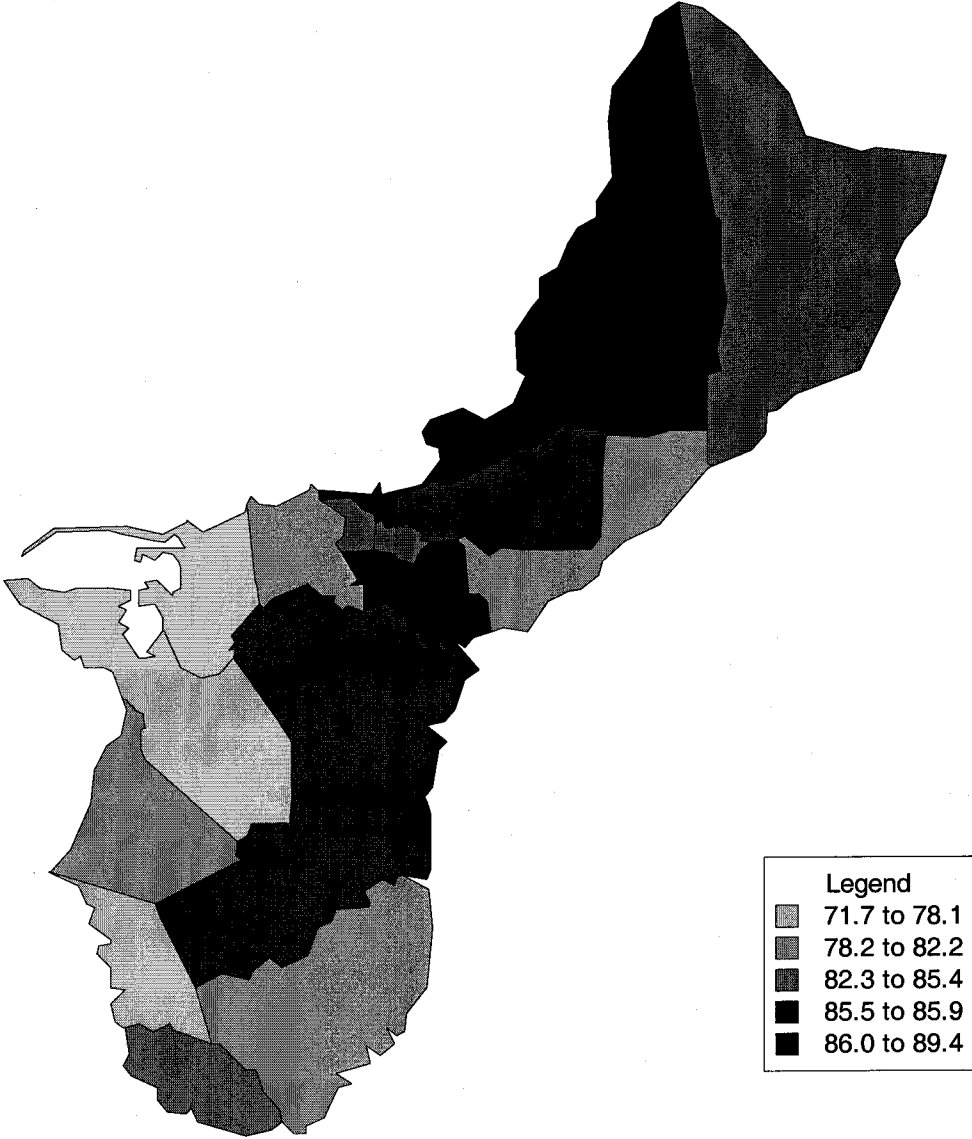

Persons 65+ yrs. (Percent) - Guam

Females - Guam

BornHere (Percent) - Guam

Born Outside (Percent) - Guam

Percent Moved in - Guam

Attend School (Percent) - Guam

High School Graduates (Percent) - Guam

College Graduates (Percent) - Guam

Speak English (Percent) - Guam

In Labor Force (Percent) - Guam

Female In Labor Force (Percent) - Guam

Management & Professionals (Percent) - Guam

Private Sector - Guam

Median Household Income - Guam

Legend

Lightest Gray	27,606 to 29,154
Light Gray	29,155 to 32,289
Medium Gray	32,290 to 33,371
Dark Gray	33,372 to 36,666
Darkest Gray	36,667 to 43,182