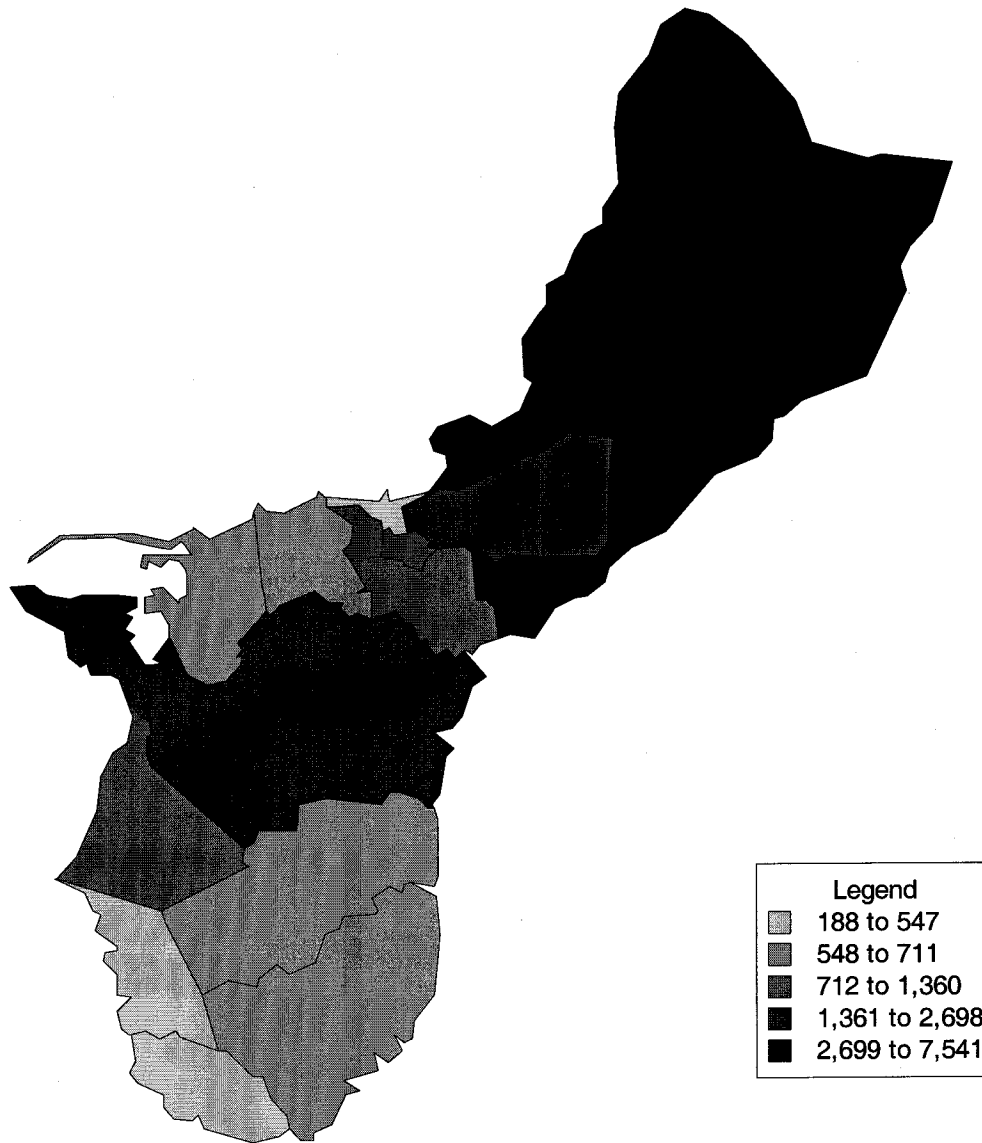

Housing Units - Guam