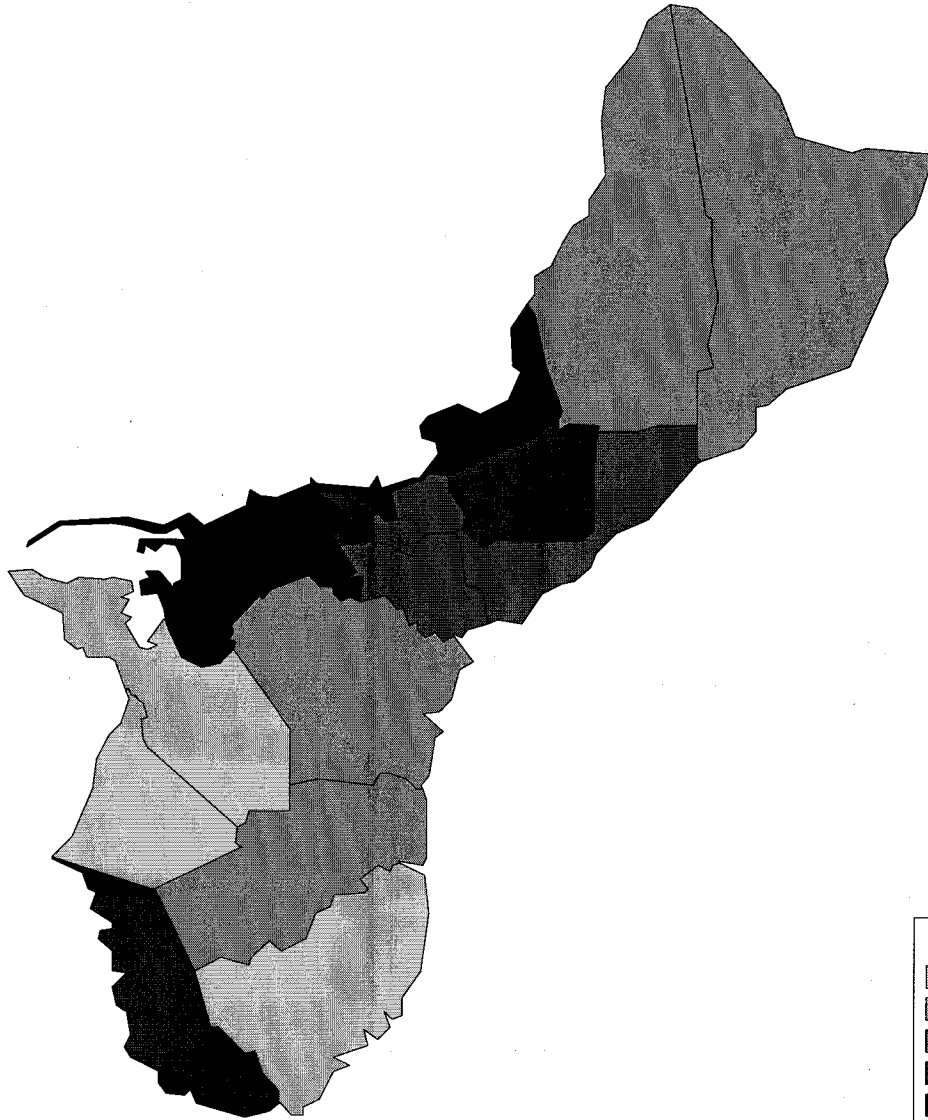

Median House Value - Guam

Legend	
	106,618 to 115,987
	115,988 to 133,332
	133,333 to 151,635
	151,636 to 162,499
	162,500 to 211,644

Median Rent - Guam

Legend	
Lightest Gray	179 to 300
Medium-Light Gray	301 to 412
Medium Gray	413 to 435
Dark Gray	436 to 504
Black	505 to 737