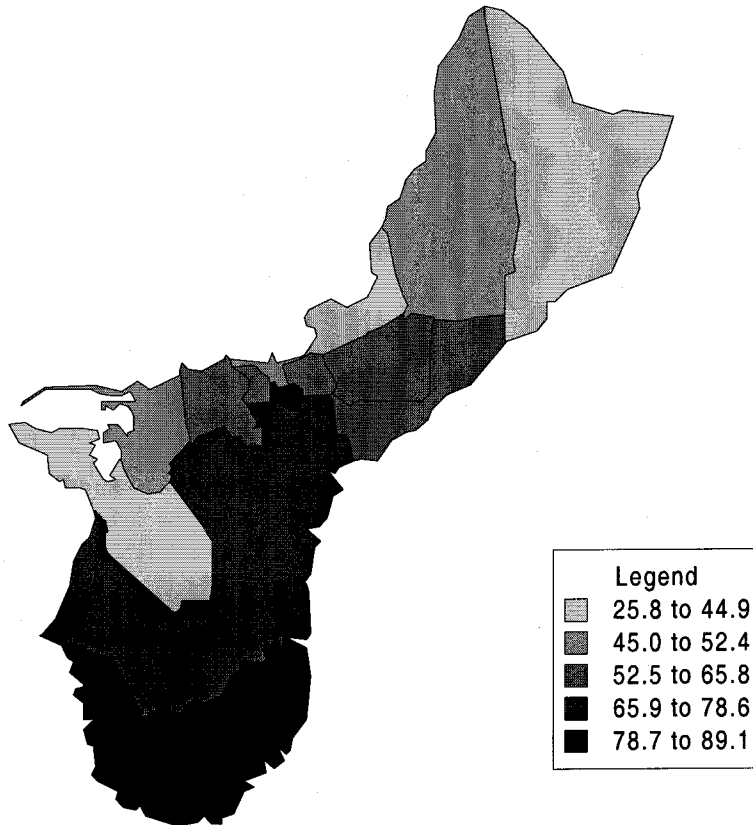

Median Age - Guam

Total Persons - Guam

Legend	
Lightest gray	897 to 1,826
Light gray	1,827 to 2,657
Medium gray	2,658 to 5,337
Dark gray	5,338 to 11,856
Black	11,857 to 31,728

Persons 0-4 years (Percent) - Guam

Persons 65+ yrs. (Percent) - Guam

Females - Guam

BornHere (Percent) - Guam

Born Outside (Percent) - Guam

Percent Moved in - Guam

Attend School (Percent) - Guam

High School Graduates (Percent) - Guam

College Graduates (Percent) - Guam