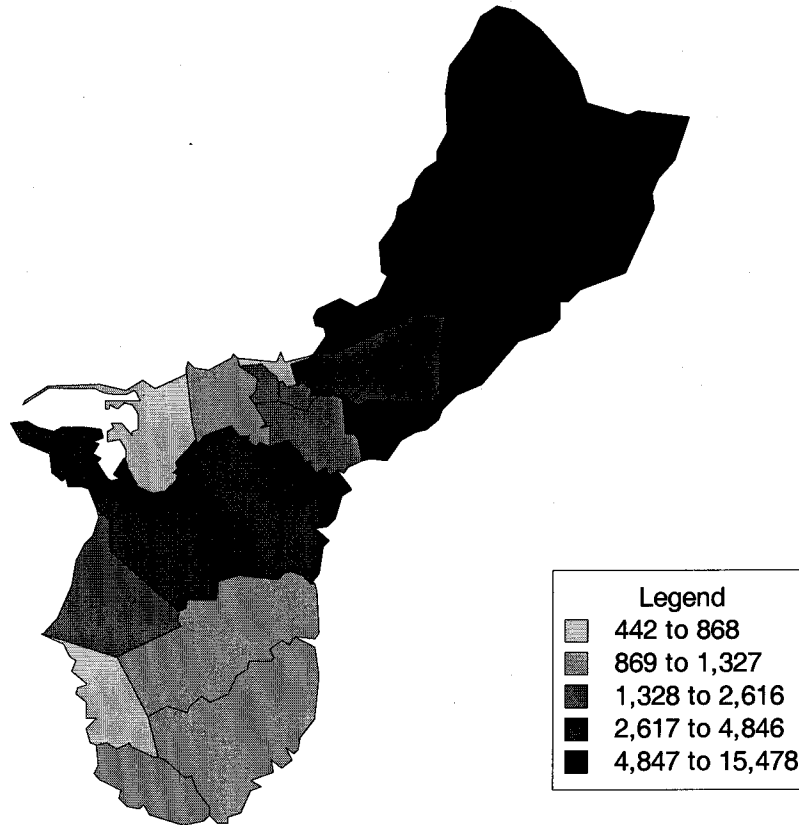

Females - Guam