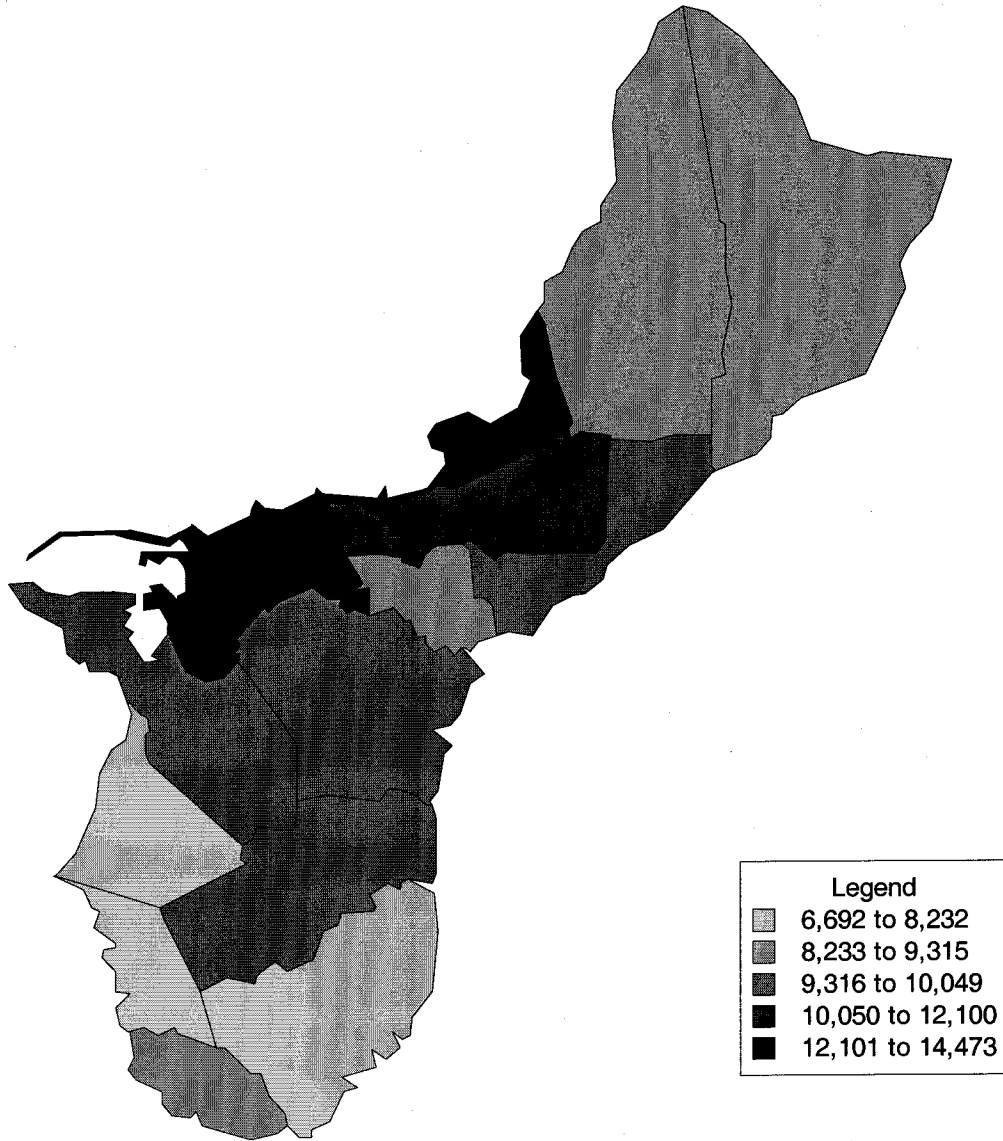

Per Capita Income - Guam