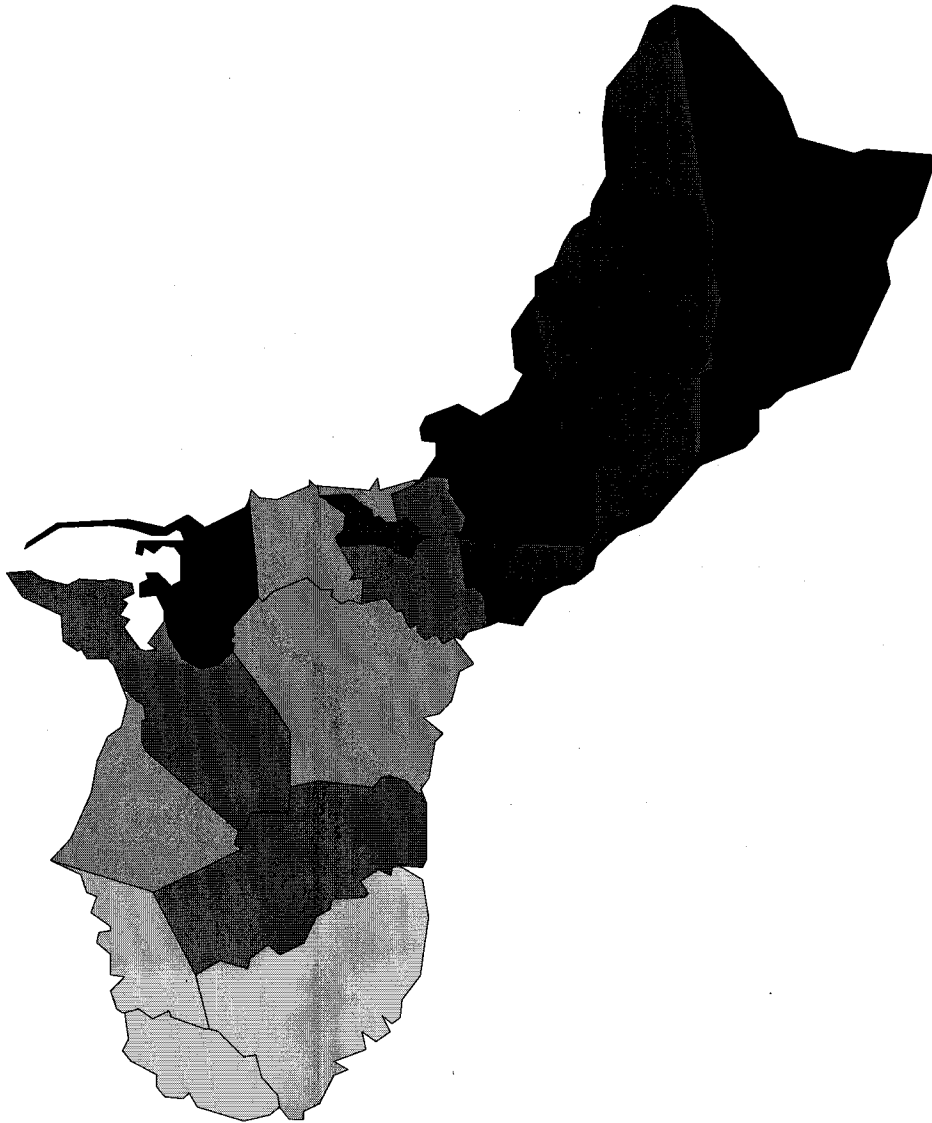

Median House Value - Guam

Legend	
	106,618 to 115,987
	115,988 to 133,332
	133,333 to 151,635
	151,636 to 162,499
	162,500 to 211,644

Median Rent - Guam

Legend	
Lightest Gray	179 to 300
Medium-Light Gray	301 to 412
Medium Gray	413 to 435
Dark Gray	436 to 504
Black	505 to 737