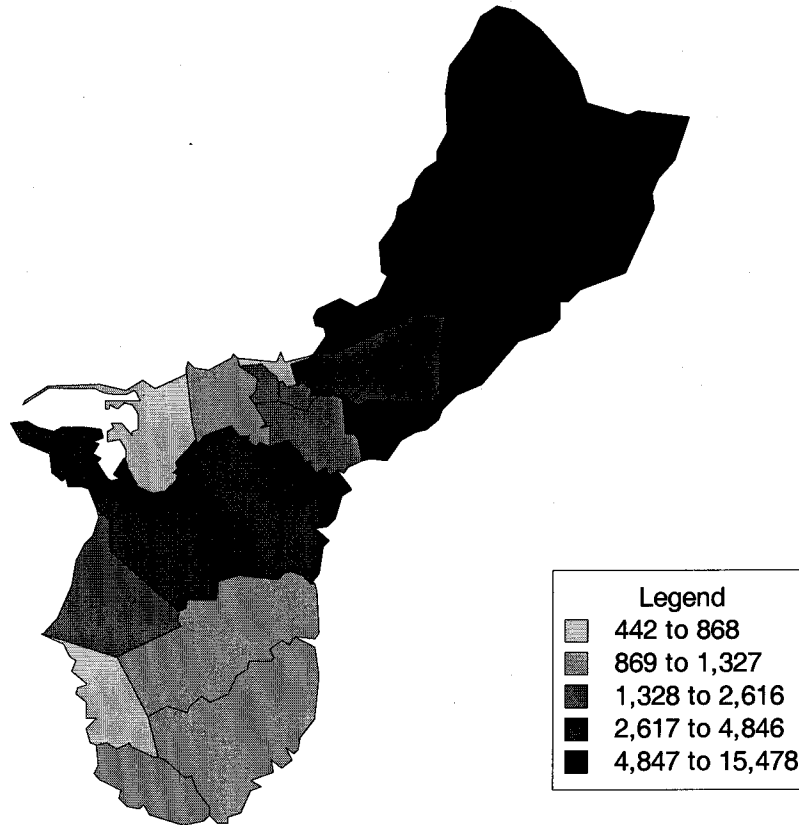

Median Age - Guam

Total Persons - Guam

Legend	
Lightest gray	897 to 1,826
Light gray	1,827 to 2,657
Medium gray	2,658 to 5,337
Dark gray	5,338 to 11,856
Black	11,857 to 31,728

Persons 0-4 years (Percent) - Guam

Persons 65+ yrs. (Percent) - Guam

Females - Guam

BornHere (Percent) - Guam

Born Outside (Percent) - Guam

Percent Moved in - Guam

Attend School (Percent) - Guam

High School Graduates (Percent) - Guam

College Graduates (Percent) - Guam