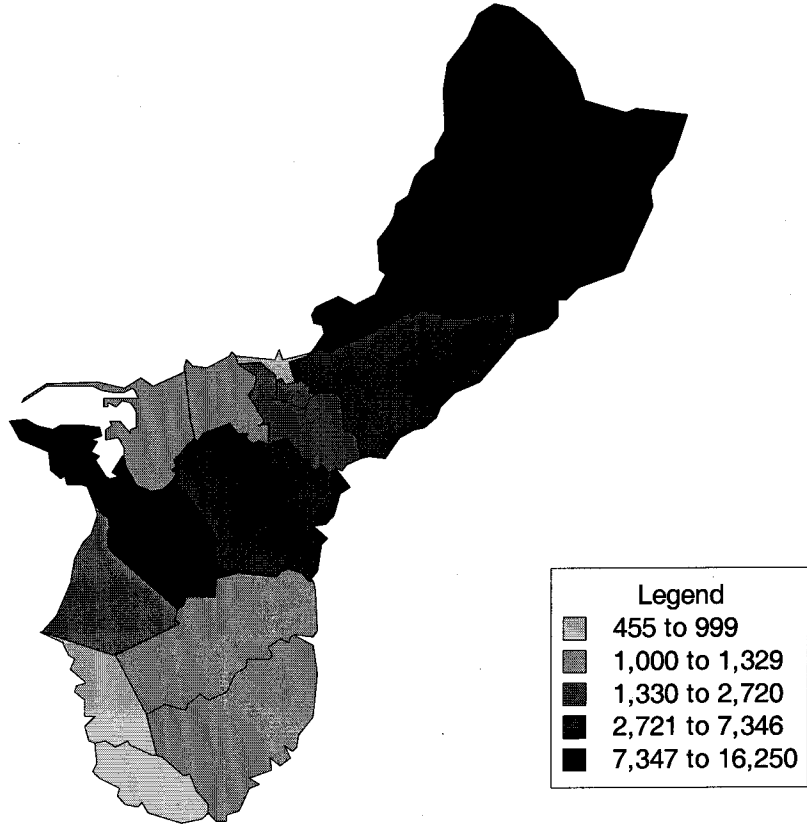

Males - Guam