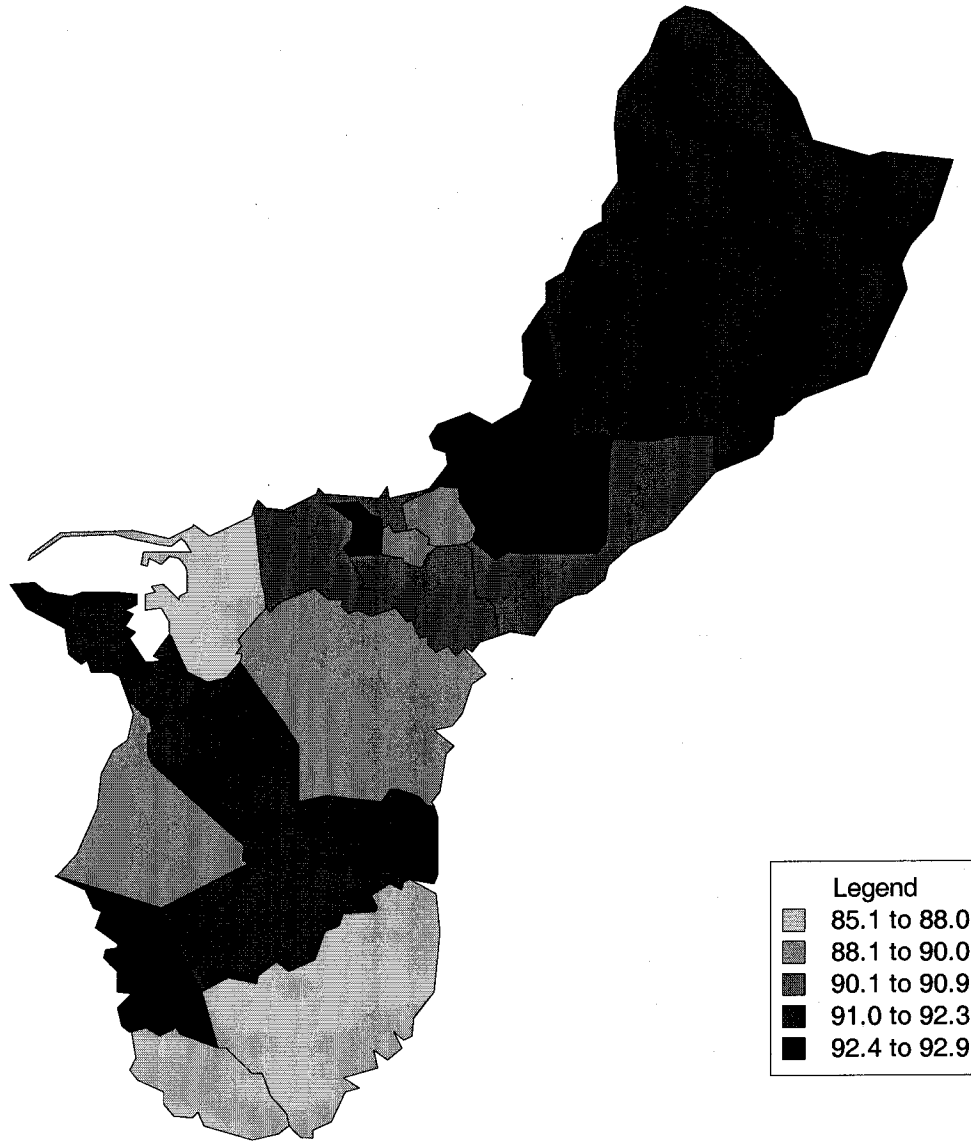

Persons 65+ yrs. (Percent) - Guam

Females - Guam

BornHere (Percent) - Guam

Born Outside (Percent) - Guam

Percent Moved in - Guam

Attend School (Percent) - Guam

High School Graduates (Percent) - Guam

College Graduates (Percent) - Guam

Speak English (Percent) - Guam

In Labor Force (Percent) - Guam

Female In Labor Force (Percent) - Guam

Management & Professionals (Percent) - Guam

Private Sector - Guam

Median Household Income - Guam

Legend

Lightest Gray	27,606 to 29,154
Light Gray	29,155 to 32,289
Medium Gray	32,290 to 33,371
Dark Gray	33,372 to 36,666
Darkest Gray	36,667 to 43,182