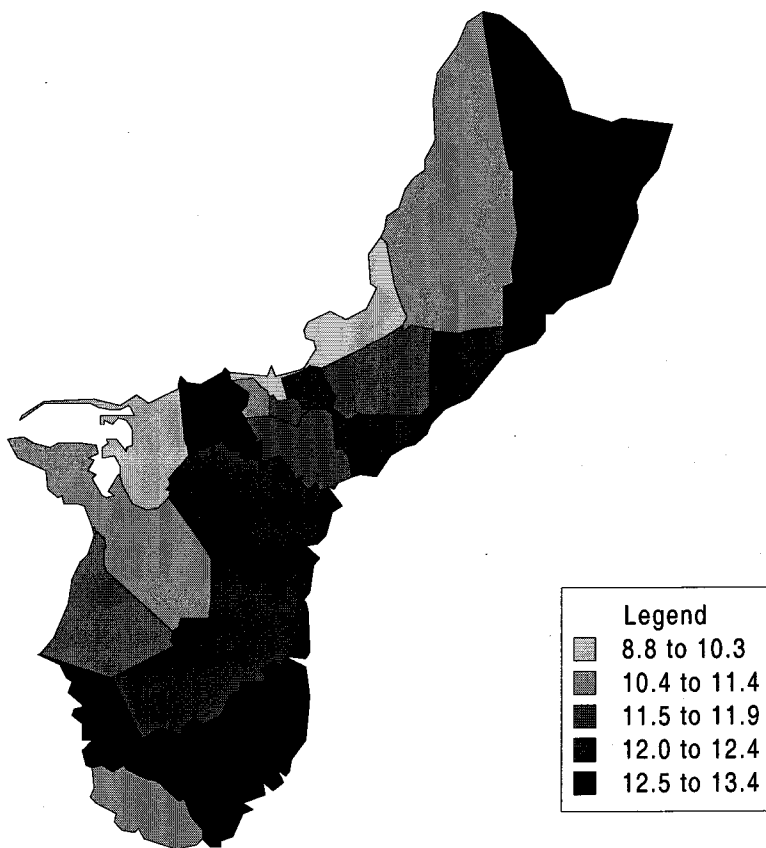

Persons 0-4 years (Percent) - Guam