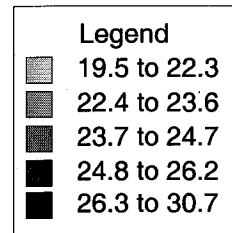

Median Age - Guam

Persons 0-4 years (Percent) - Guam

Persons 65+ yrs. (Percent) - Guam

Males - Guam

Females - Guam

Males Per 100 Females - Guam