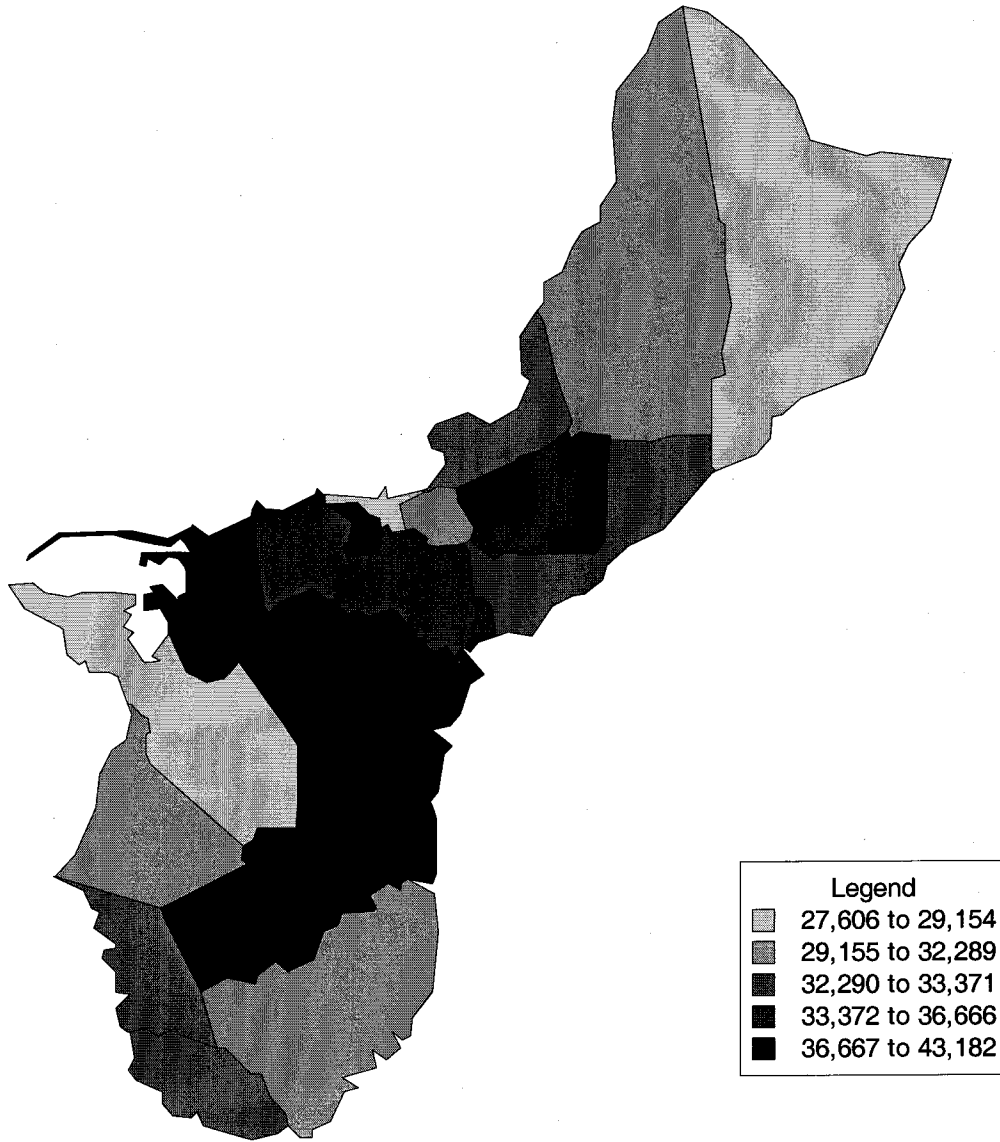

Persons 65+ yrs. (Percent) - Guam

Females - Guam

BornHere (Percent) - Guam

Born Outside (Percent) - Guam

Percent Moved in - Guam

Attend School (Percent) - Guam

High School Graduates (Percent) - Guam

College Graduates (Percent) - Guam

Speak English (Percent) - Guam

In Labor Force (Percent) - Guam

Female In Labor Force (Percent) - Guam

Management & Professionals (Percent) - Guam

Private Sector - Guam

Median Household Income - Guam

Legend

Lightest Gray	27,606 to 29,154
Light Gray	29,155 to 32,289
Medium Gray	32,290 to 33,371
Dark Gray	33,372 to 36,666
Darkest Gray	36,667 to 43,182