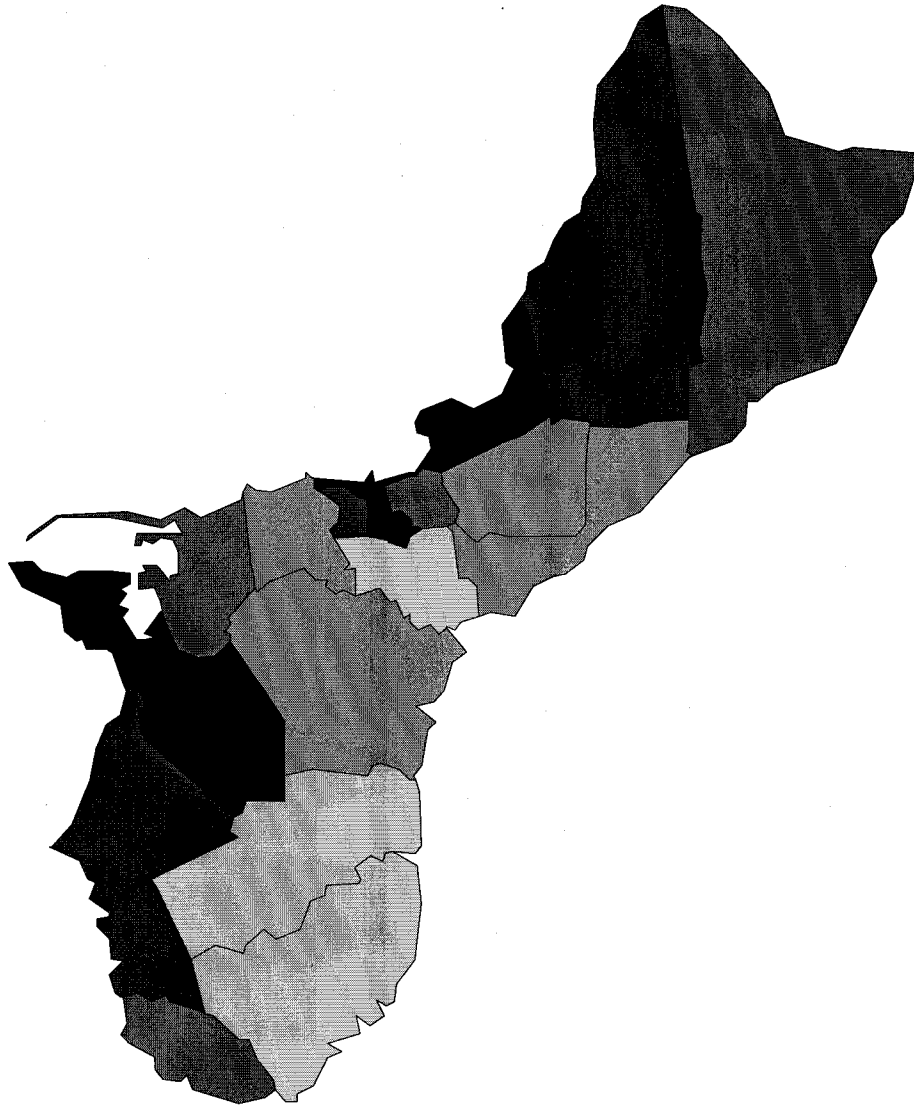

Sewer (Percent) - Guam

Legend	
7.8 to 52.6	52.7 to 67.4
67.5 to 81.5	81.6 to 85.0
85.1 to 94.9