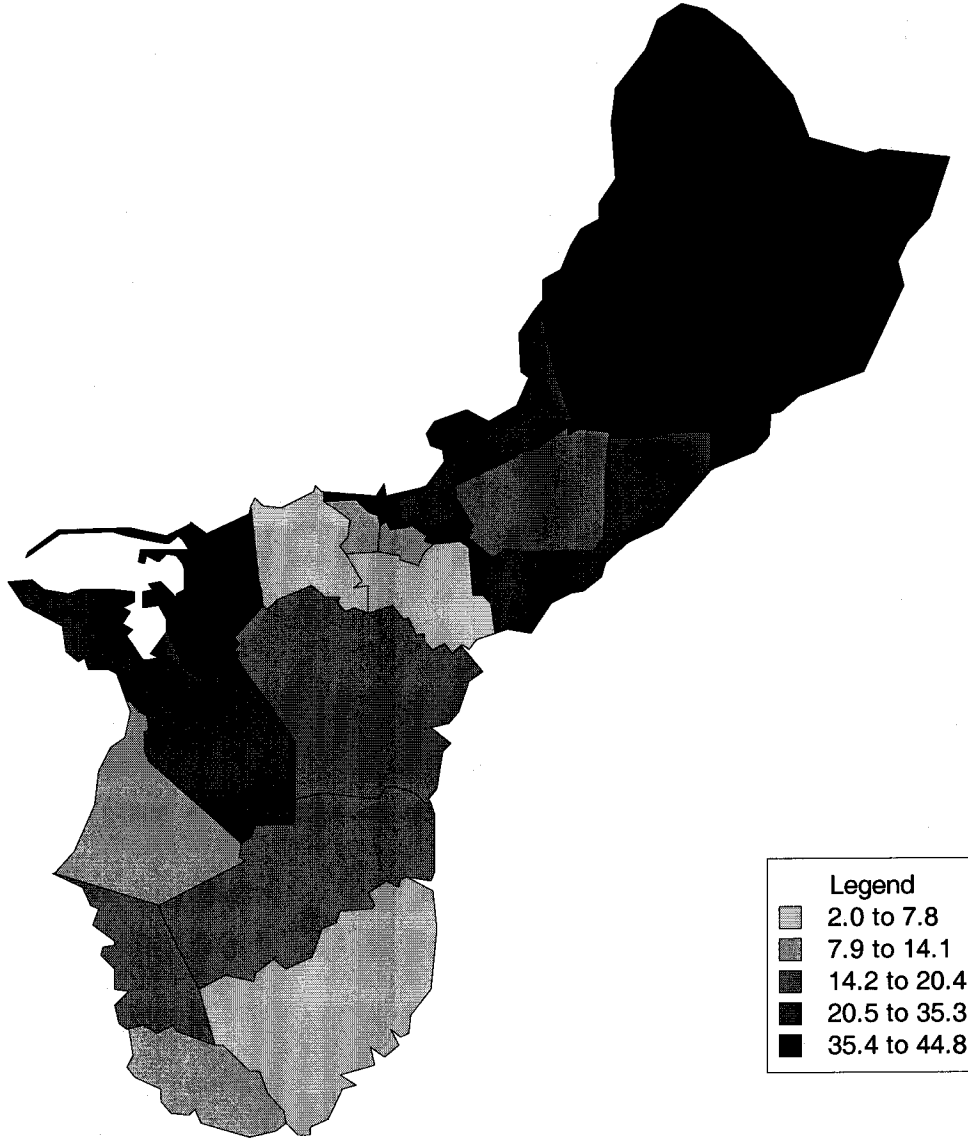

Concrete Walls - Guam