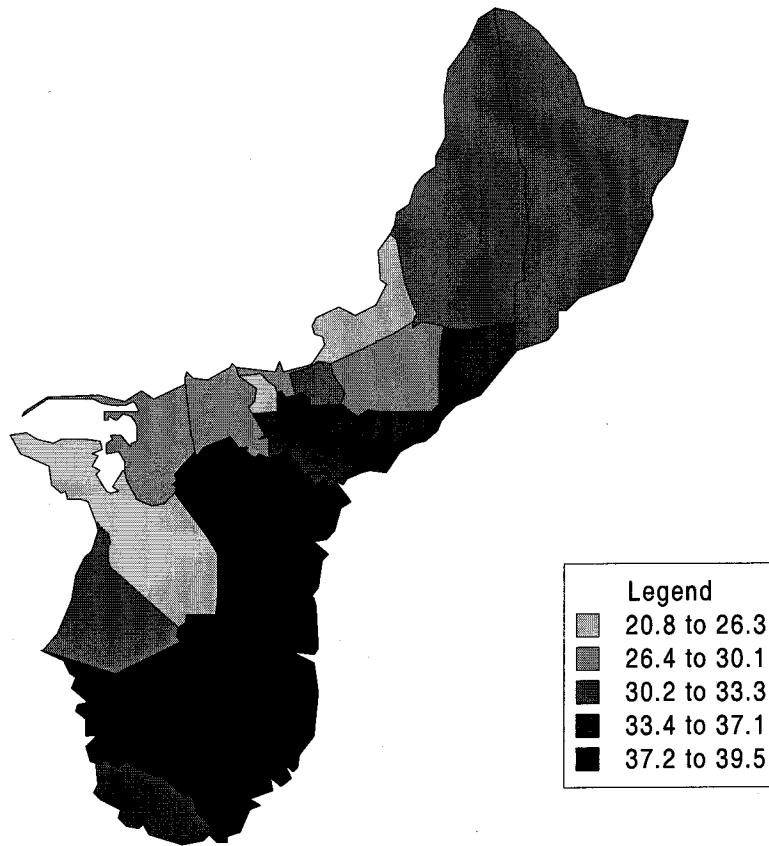

Median Age - Guam

Total Persons - Guam

Legend	
Lightest gray	897 to 1,826
Light gray	1,827 to 2,657
Medium gray	2,658 to 5,337
Dark gray	5,338 to 11,856
Black	11,857 to 31,728

Persons 0-4 years (Percent) - Guam

Persons 65+ yrs. (Percent) - Guam

Females - Guam

BornHere (Percent) - Guam

Born Outside (Percent) - Guam

Percent Moved in - Guam

Attend School (Percent) - Guam

High School Graduates (Percent) - Guam

College Graduates (Percent) - Guam