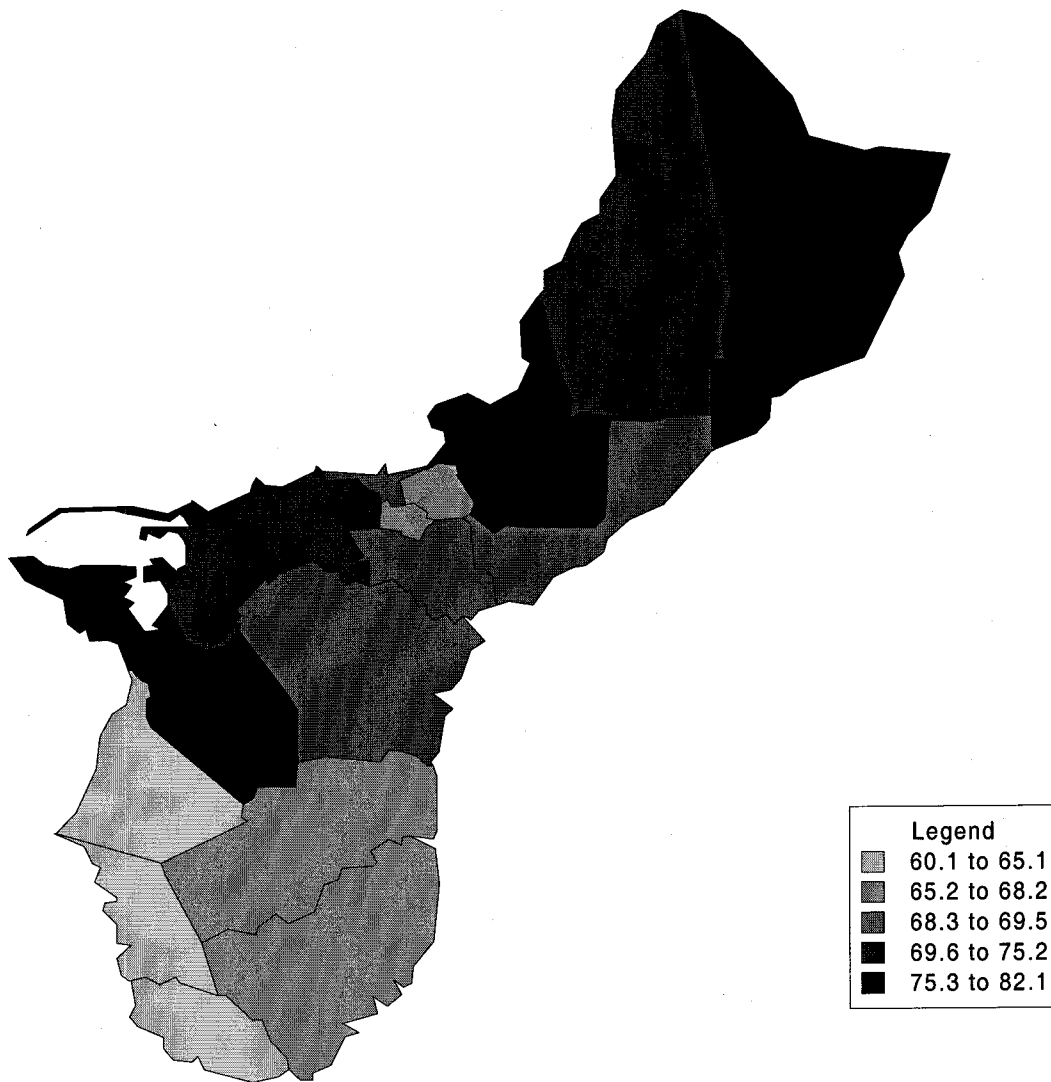

In Labor Force (Percent) - Guam