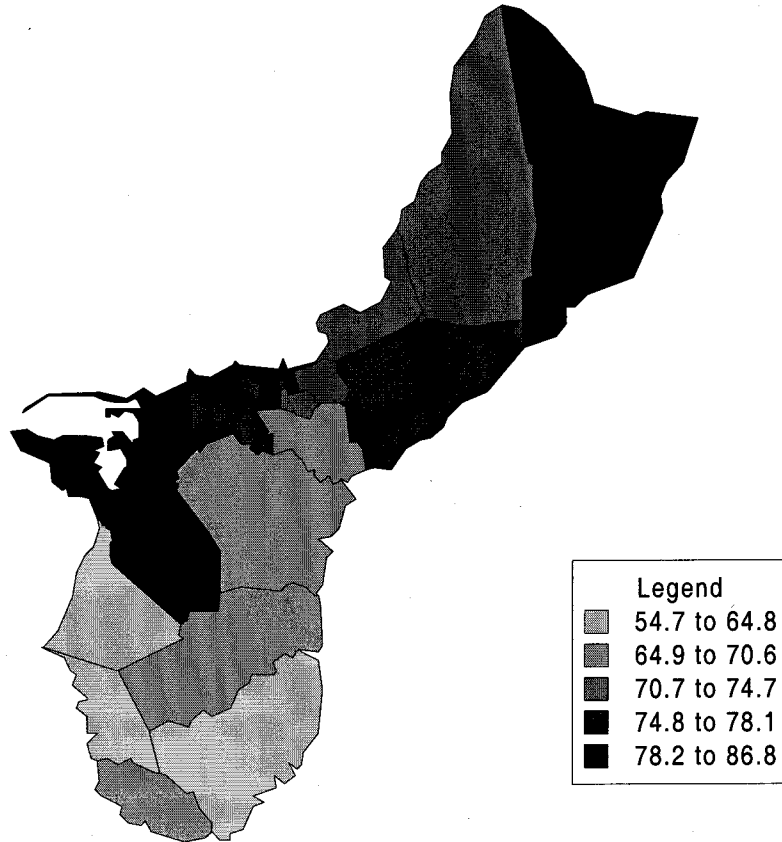

Median Age - Guam

Total Persons - Guam

Legend	
Lightest gray	897 to 1,826
Light gray	1,827 to 2,657
Medium gray	2,658 to 5,337
Dark gray	5,338 to 11,856
Black	11,857 to 31,728

Persons 0-4 years (Percent) - Guam

Persons 65+ yrs. (Percent) - Guam

Females - Guam

BornHere (Percent) - Guam

Born Outside (Percent) - Guam

Percent Moved in - Guam

Attend School (Percent) - Guam

High School Graduates (Percent) - Guam

College Graduates (Percent) - Guam