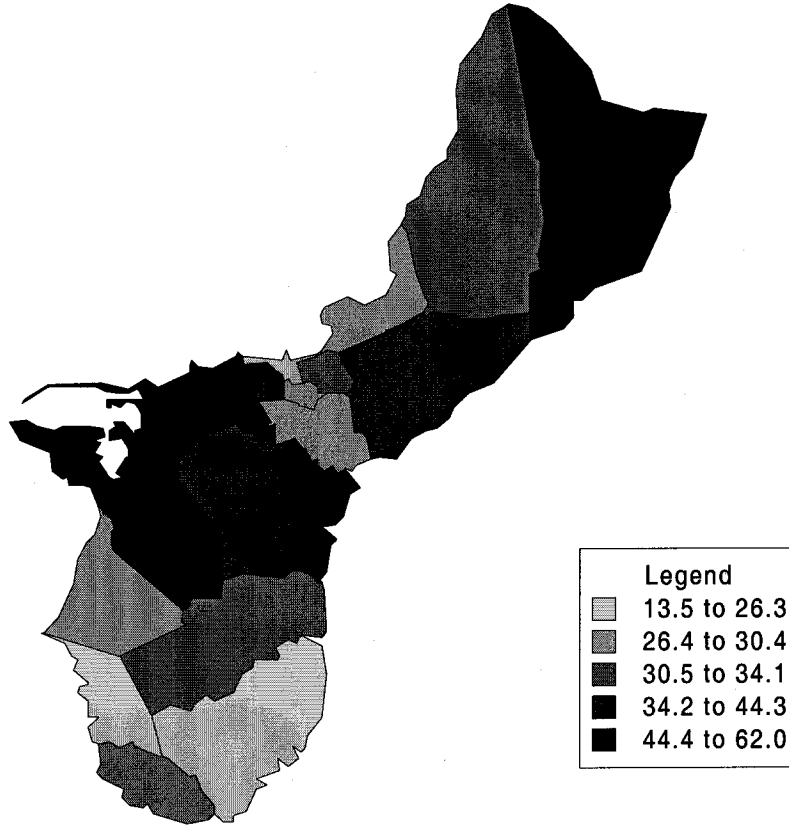

Speak English (Percent) - Guam