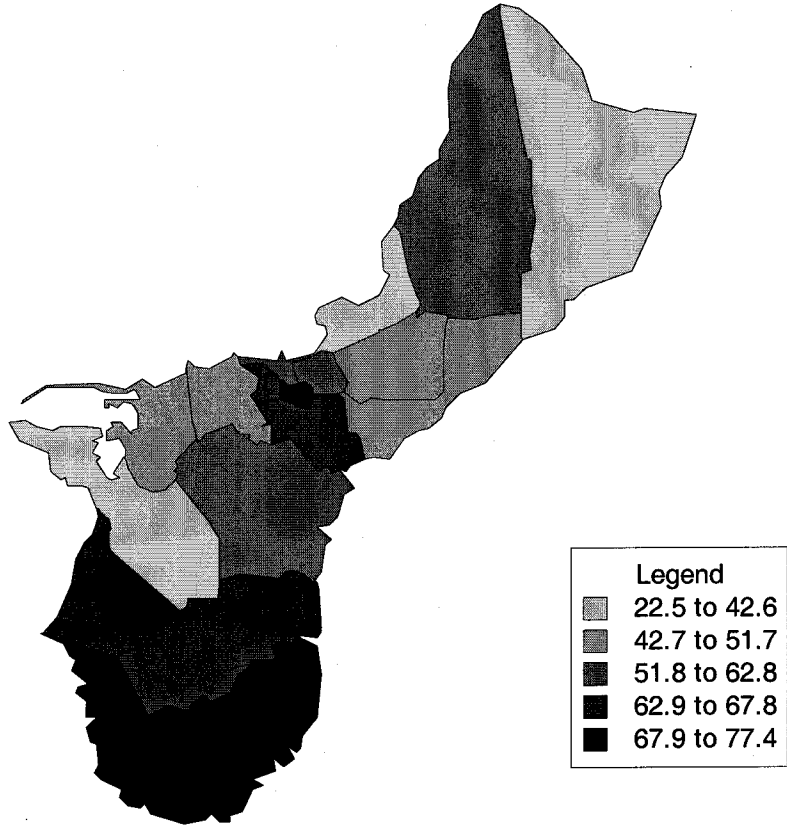

Median Age - Guam

Total Persons - Guam

Legend	
Lightest gray	897 to 1,826
Light gray	1,827 to 2,657
Medium gray	2,658 to 5,337
Dark gray	5,338 to 11,856
Black	11,857 to 31,728

Persons 0-4 years (Percent) - Guam

Persons 65+ yrs. (Percent) - Guam

Females - Guam

BornHere (Percent) - Guam

Born Outside (Percent) - Guam

Percent Moved in - Guam

Attend School (Percent) - Guam

High School Graduates (Percent) - Guam

College Graduates (Percent) - Guam