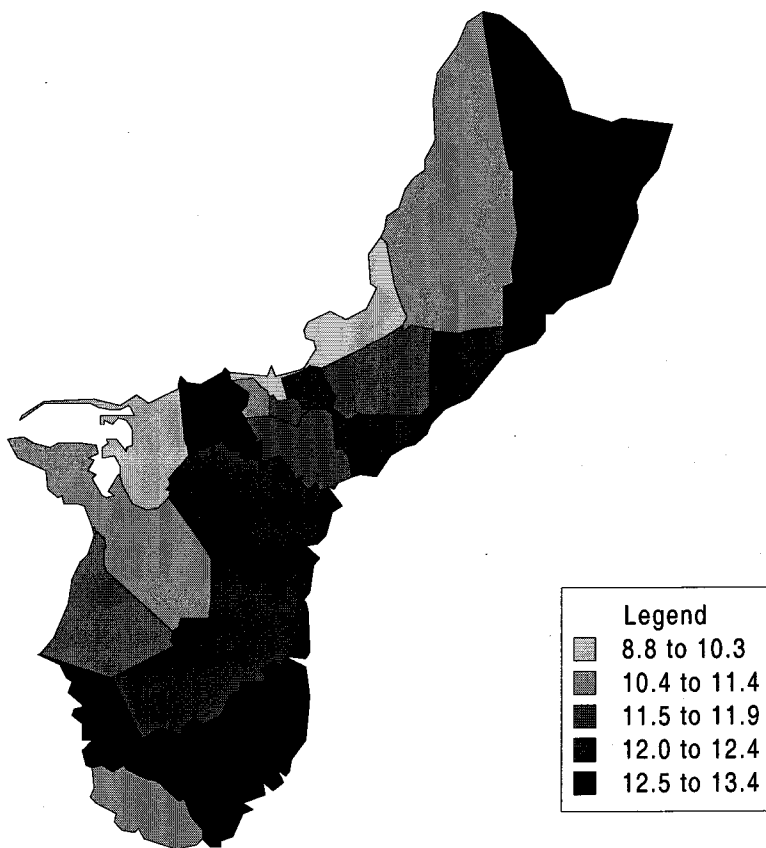

Median Age - Guam

Total Persons - Guam

Legend	
Lightest gray	897 to 1,826
Light gray	1,827 to 2,657
Medium gray	2,658 to 5,337
Dark gray	5,338 to 11,856
Black	11,857 to 31,728

Persons 0-4 years (Percent) - Guam

Persons 65+ yrs. (Percent) - Guam

Females - Guam

BornHere (Percent) - Guam

Born Outside (Percent) - Guam

Percent Moved in - Guam

Attend School (Percent) - Guam

High School Graduates (Percent) - Guam

College Graduates (Percent) - Guam

Median House Value - Guam

Legend	
	106,618 to 115,987
	115,988 to 133,332
	133,333 to 151,635
	151,636 to 162,499
	162,500 to 211,644

Median Rent - Guam

Legend	
Lightest Gray	179 to 300
Medium-Light Gray	301 to 412
Medium Gray	413 to 435
Dark Gray	436 to 504
Black	505 to 737