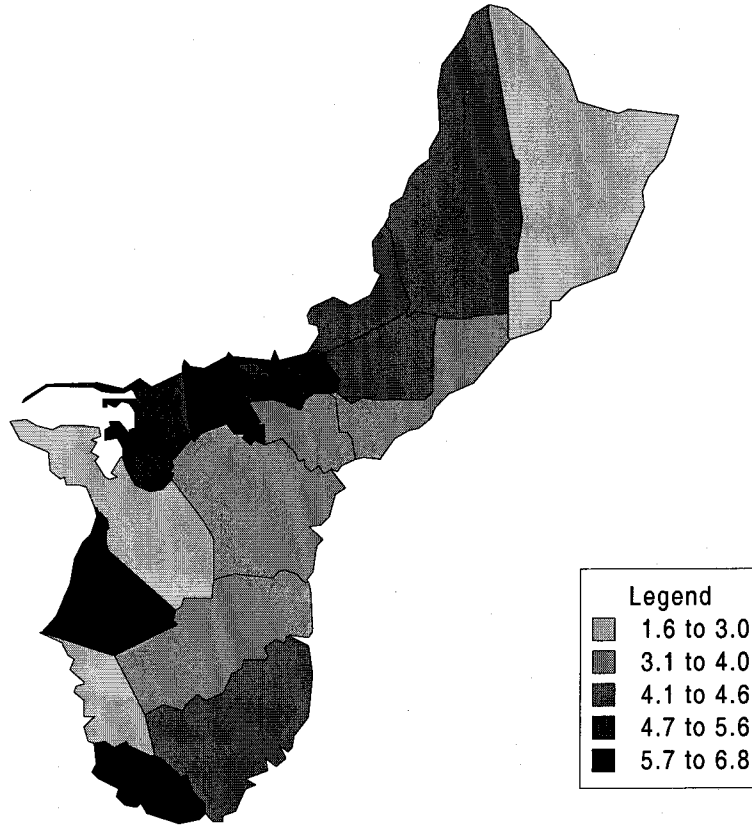

Persons 65+ yrs. (Percent) - Guam