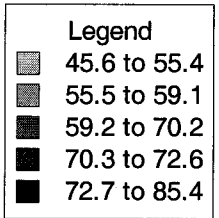

Air Conditioning (Percent) - Guam