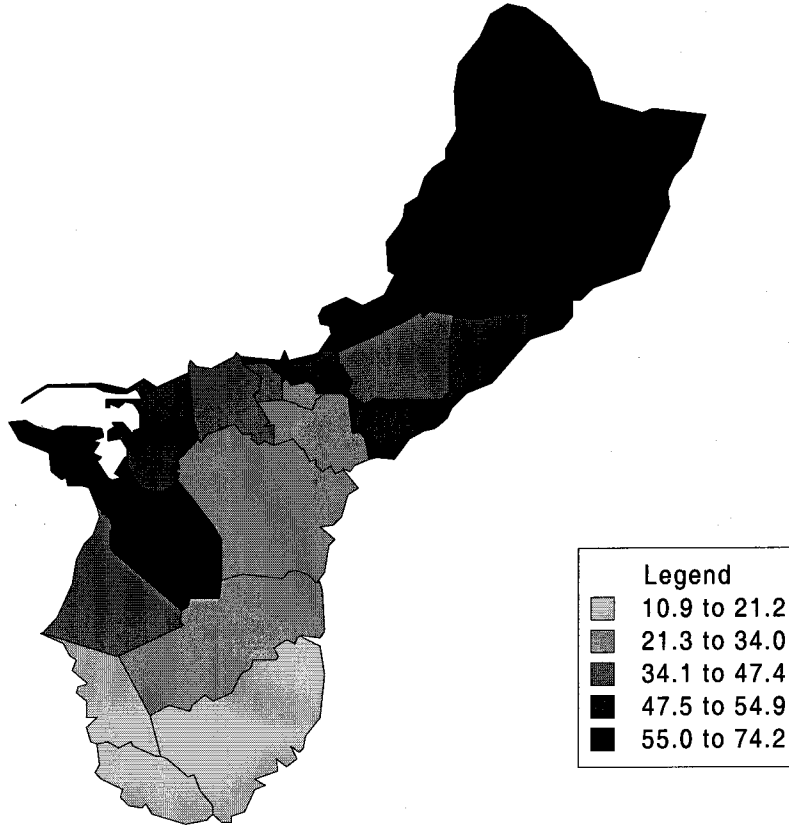

Median Age - Guam

Total Persons - Guam

Legend	
Lightest gray	897 to 1,826
Light gray	1,827 to 2,657
Medium gray	2,658 to 5,337
Dark gray	5,338 to 11,856
Black	11,857 to 31,728

Persons 0-4 years (Percent) - Guam

Persons 65+ yrs. (Percent) - Guam

Females - Guam

BornHere (Percent) - Guam

Born Outside (Percent) - Guam

Percent Moved in - Guam

Attend School (Percent) - Guam

High School Graduates (Percent) - Guam

College Graduates (Percent) - Guam