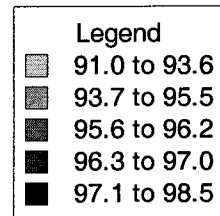

Complete Kitchen (Percent) - Guam